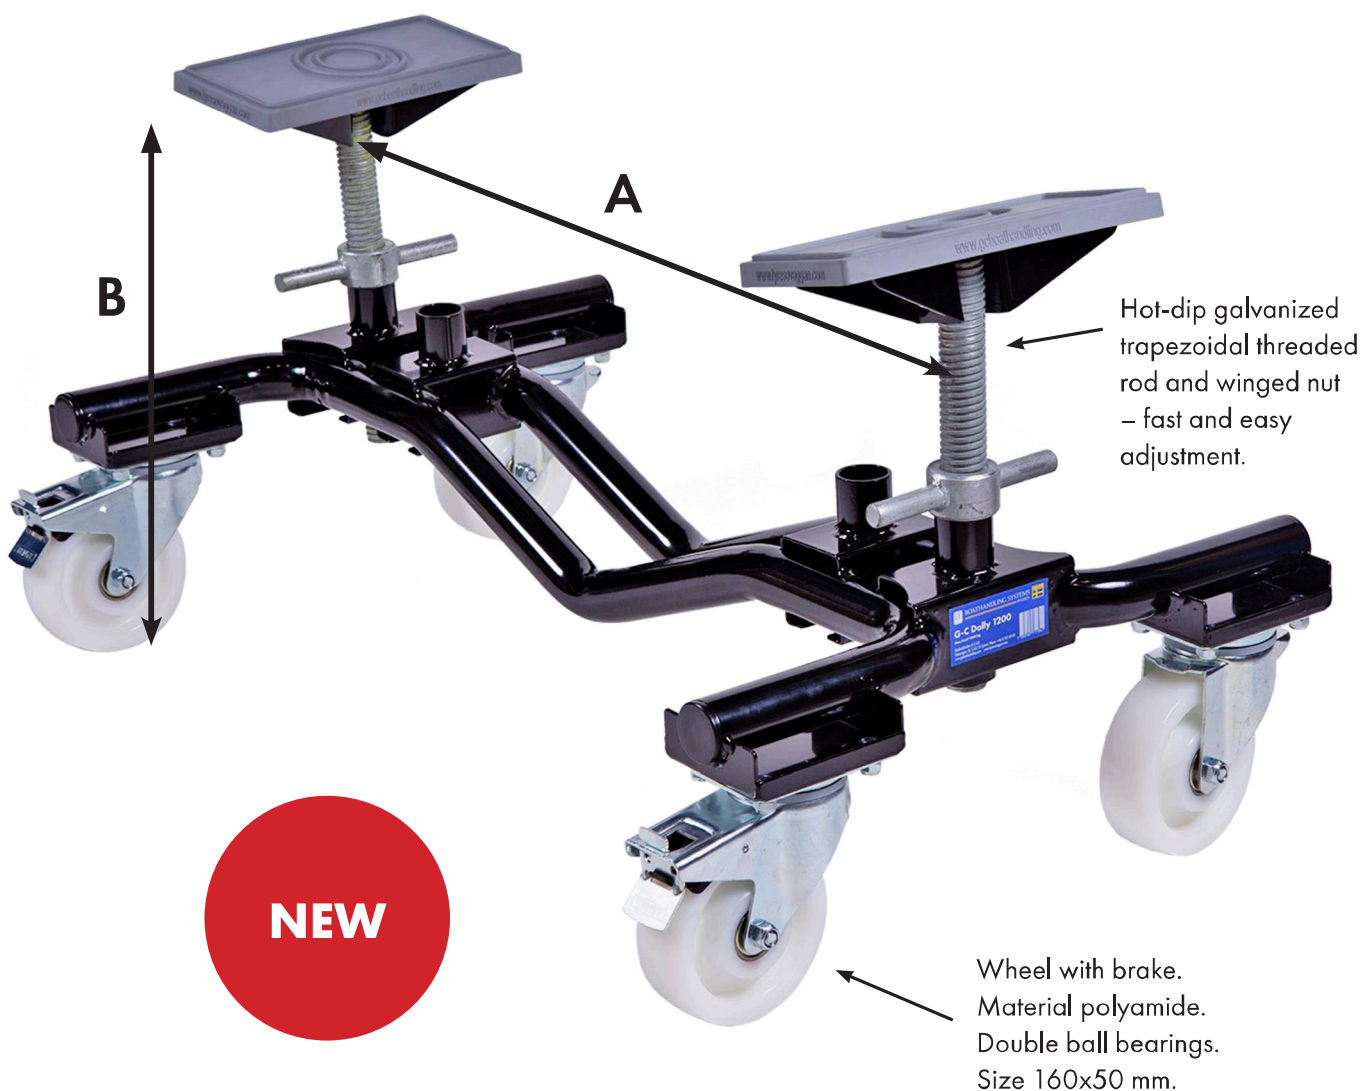

G-C Dolly 1200

NEW  **SWEDISH ORIGINAL DESIGN** 

STEEL TOP/RUBBER HULL PROTECTION.
RUBBER GREY EPDM. US-2021-0245850-A1

Profiled hull pad of quality rubber
– best friction and protection.
310x160x25 mm/12,2x6,3x0,98 inch
Grey EPDM 60 shA

NEW

Type	Size (mm/inch)	Weight (kg/lbs)	Max load (kg/lbs)	Height A (mm/inch)		Width B (mm/inch)		Wheel (∅ mm/inch)
				~ min	~ max	~ min	~ max	
1200	1150x640/ 45,3x25,2	40/88,2	1200/2645	660/26	990/39	450/17,7	670/26,4	160/6,3

G-C Dolly 1200

DELIVERED IN A BOX

Order 1–6 pieces.

Packed on Euro pallet.

Gross weight ~ kg/lbs	Size box (mm/inch)
43/95	1195x670x230/ 47x26,4/9

PACKED BULK

12 pieces.

Gross weight ~ kg/lbs	Size bulk (mm/inch)
475/1047	1200x800x1960/ 47,3x31,5x77,2